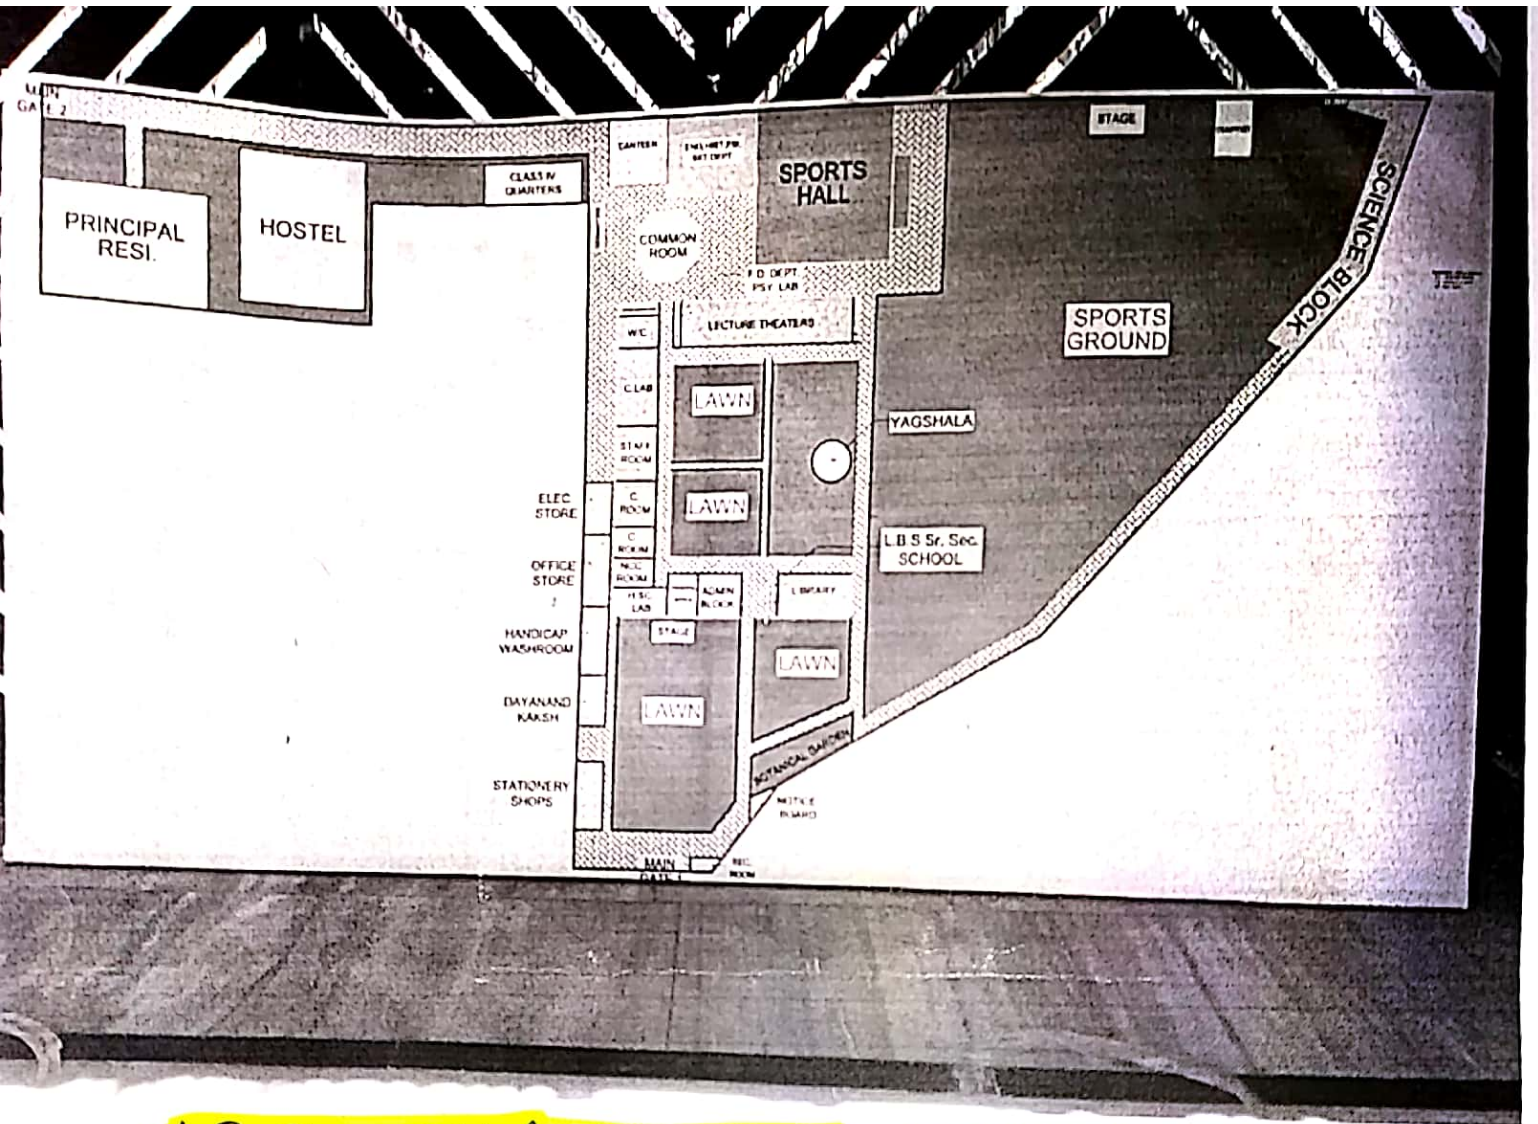

LBS ARYA MAHILA COLLEGE BARNALA